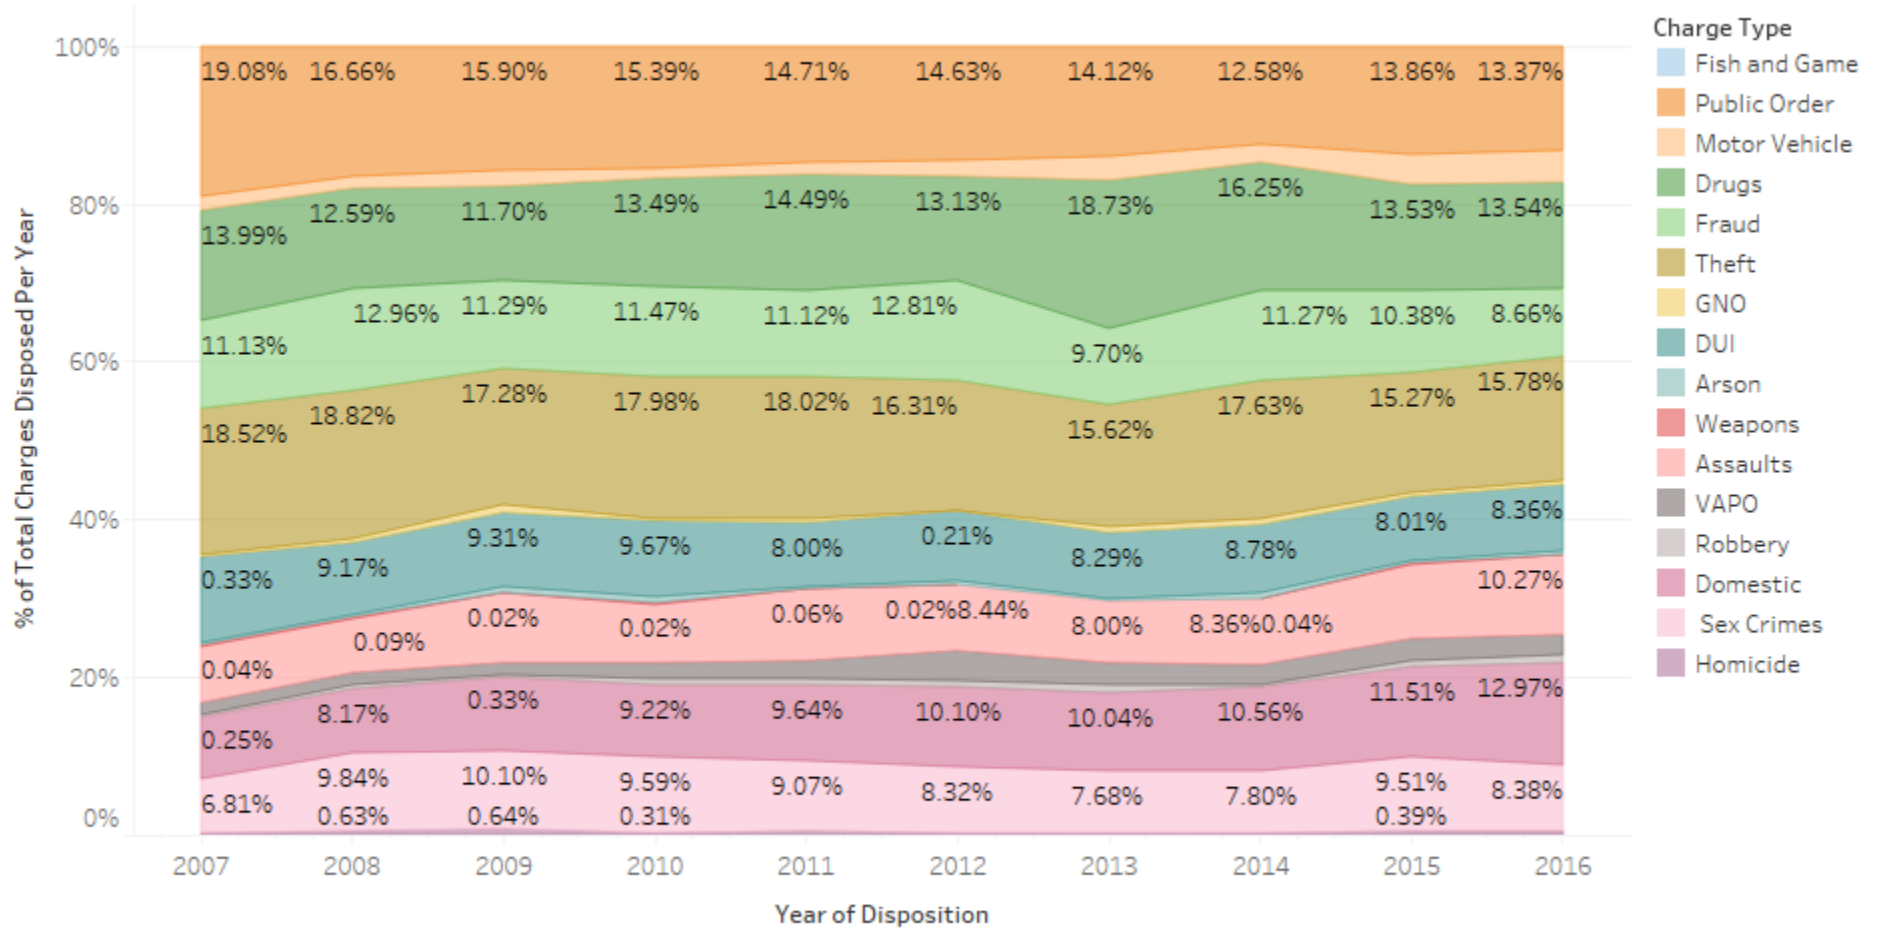

So there was a spike in 2013 almost 19% of charges were drug charges-, but it appears to have calmed down re: drug cases. Drug cases are the dark green band.

Felony Charges Disposed 2007-2016 Percent by Charge Type

The plot of % of Total Number of Records for Disposition Year. Color shows details about Charge Type. The data is filtered on Disposition Year and Offlevel. The Disposition Year filter has multiple members selected. The Offlevel filter keeps fel. The view is filtered on Charge Type, which excludes Null. Percents are based on each column of the table.